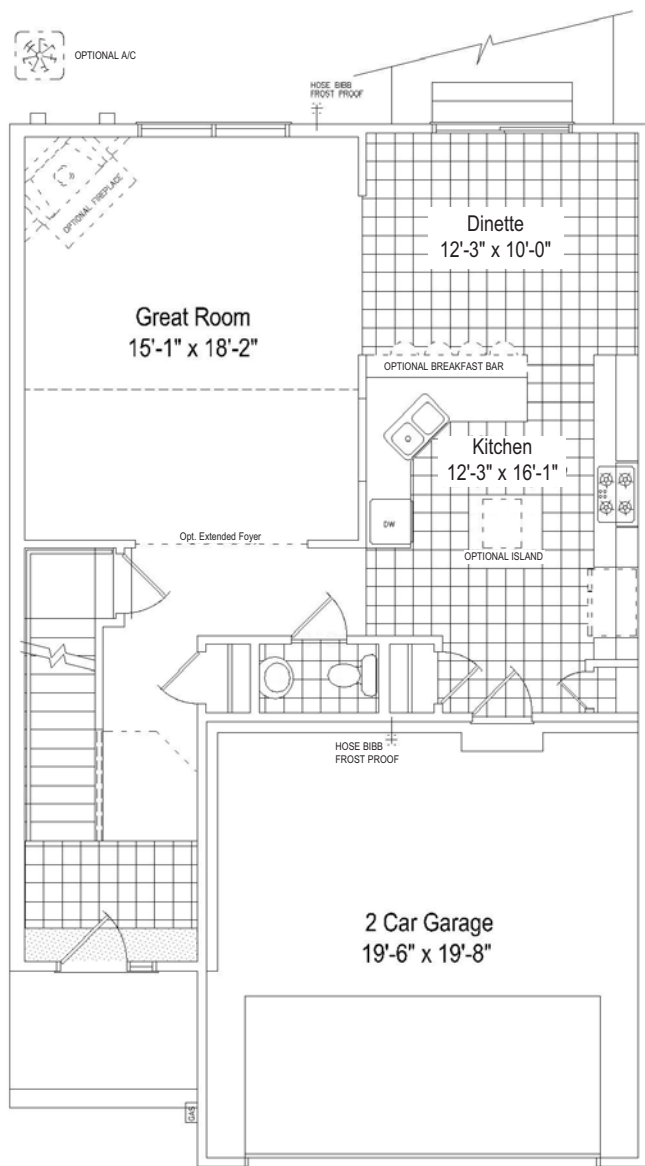

Briana

This dynamic lassie offers 1,743 total square feet. Your first impression will be the expansive 2 story foyer that leads you into an ample 2 story great room. The unique kitchen offers the ability to add an inviting breakfast bar. What a perfect way to stay connected with your guests! This home includes a lavish back room master suite, a liberal second bedroom and full bath, a second floor laundry room, a loft area, and the flexibility to add an expanded loft or a third bedroom.

First floor plan reflects a basement condition

- 1,743 square feet
- 2 bedroom 2.5 bath
- Optional third bedroom
- Optional volume ceiling in Master

Briana

Please visit www.gallagher-homes.com for more information on the Style & Value of Gallagher Homes and the Tramore community.