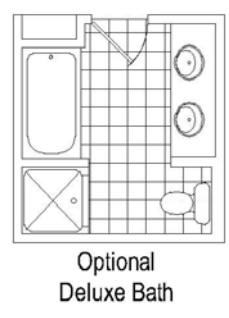

Briana

This dynamic lassie offers 1,743 total square feet. Your first impression will be the expansive 2 story foyer that leads you into an ample 2 story great room. The unique kitchen offers the ability to add an inviting breakfast bar. What a perfect way to stay connected with your guests! This home includes a lavish back room master suite, a liberal second bedroom and full bath, a second floor laundry room, a loft area, and the flexibility to add an expanded loft or a third bedroom.

First floor plan reflects a basement condition

- 1,743 square feet
- 2 bedroom 2.5 bath
- Optional third bedroom
- Optional volume ceiling in Master

Briana

Please visit www.gallagher-homes.com for more information on the Style & Value of Gallagher Homes and the Tramore community.