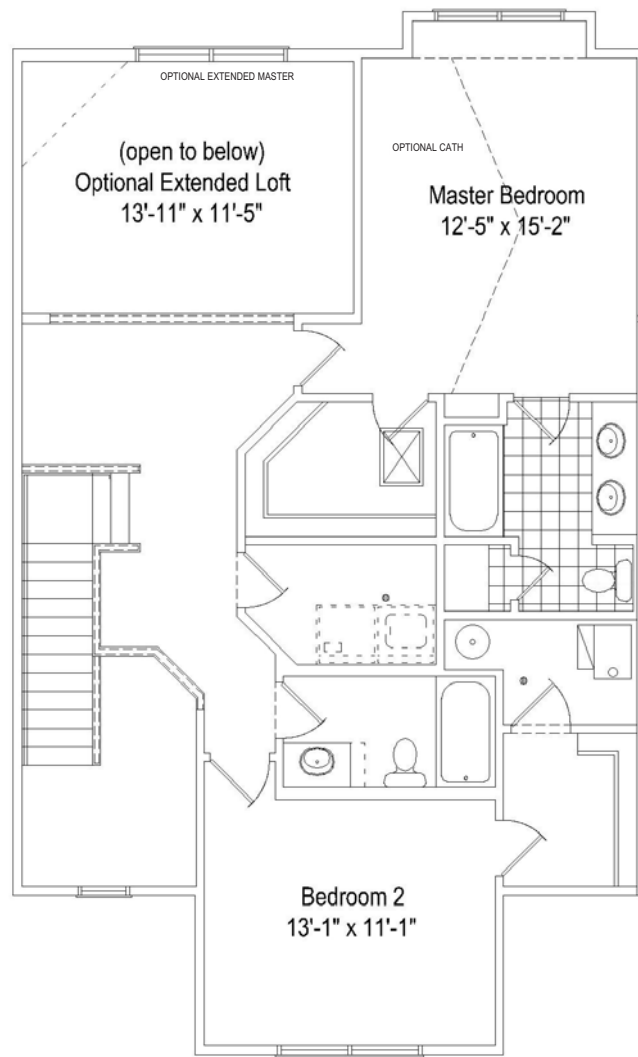

Briana

This dynamic lassie offers 1,743 total square feet. Your first impression will be the expansive 2 story foyer that leads you into an ample 2 story great room. The unique kitchen offers the ability to add an inviting breakfast bar. What a perfect way to stay connected with your guests! This home includes a lavish back room master suite, a liberal second bedroom and full bath, a second floor laundry room, a loft area, and the flexibility to add an expanded loft or a third bedroom.

First floor plan reflects a basement condition

- 1,743 square feet
- 2 bedroom 2.5 bath
- Optional third bedroom
- Optional volume ceiling in Master

Briana

Please visit www.gallagher-homes.com for more information on the Style & Value of Gallagher Homes and the Tramore community.