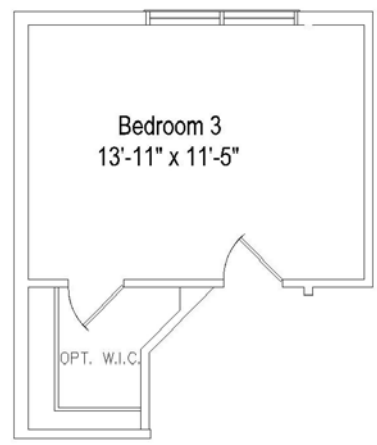

Briana

This dynamic lassie offers 1,743 total square feet. Your first impression will be the expansive 2 story foyer that leads you into an ample 2 story great room. The unique kitchen offers the ability to add an inviting breakfast bar. What a perfect way to stay connected with your guests! This home includes a lavish back room master suite, a liberal second bedroom and full bath, a second floor laundry room, a loft area, and the flexibility to add an expanded loft or a third bedroom.

First floor plan reflects a basement condition

- 1,743 square feet
- 2 bedroom 2.5 bath
- Optional third bedroom
- Optional volume ceiling in Master

Briana

Please visit www.gallagher-homes.com for more information on the Style & Value of Gallagher Homes and the Tramore community.