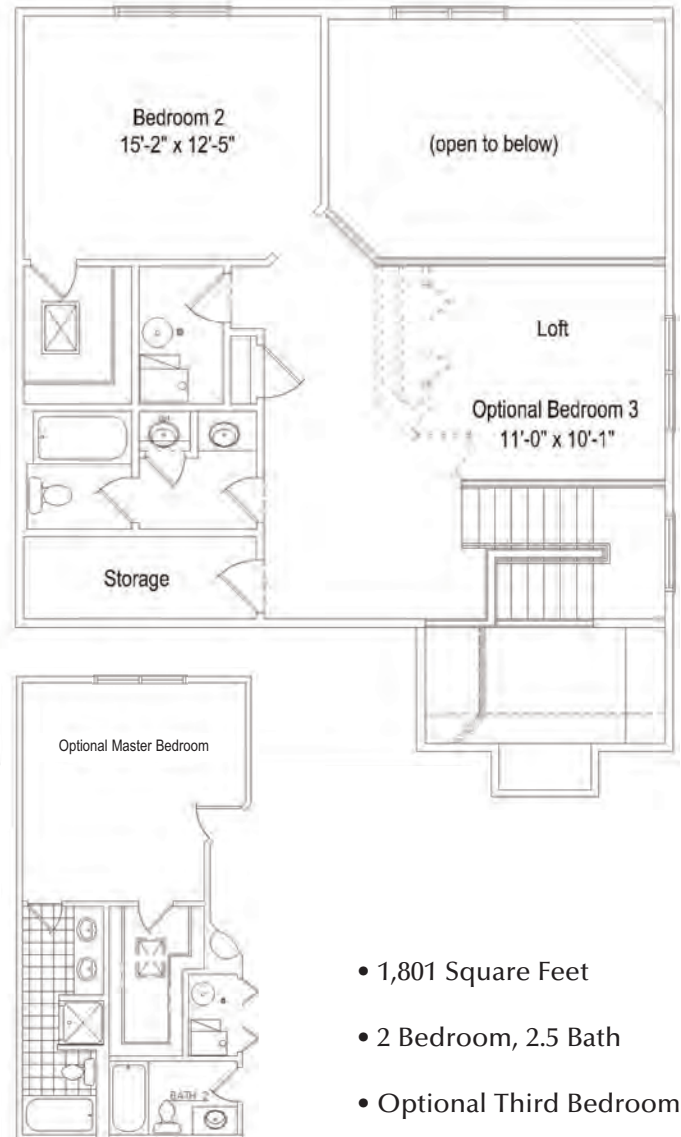

# Daireann

**T**his commanding beauty offers a total of 1,801 square feet. Like her sister the Abigail, this is also an end unit. Your immediate attention will be drawn to the impressive 2 story foyer that leads you into the great room that is open to the dining and kitchen area. With an island included and the optional breakfast bar, this is the perfect home for the gourmet who likes to entertain! This home includes a first floor master suite and a bedroom with full bath and loft on the second floor. You have the option of converting the the loft into a 3rd bedroom. There is even an alternative plan for the master bedroom on the second floor.

First floor plan reflects a basement condition

- 1,801 Square Feet
- 2 Bedroom, 2.5 Bath
- Optional Third Bedroom
- Optional Volume Ceiling in Master
- Basement Available on Specific Lots