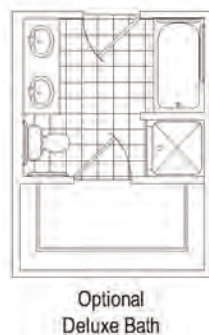

# Daireann

**T**his commanding beauty offers a total of 1,801 square feet. Like her sister the Abigail, this is also an end unit. Your immediate attention will be drawn to the impressive 2 story foyer that leads you into the great room that is open to the dining and kitchen area. With an island included and the optional breakfast bar, this is the perfect home for the gourmet who likes to entertain! This home includes a first floor master suite and a bedroom with full bath and loft on the second floor. You have the option of converting the the loft into a 3rd bedroom. There is even an alternative plan for the master bedroom on the second floor.

First floor plan reflects a basement condition

- 1,801 Square Feet
- 2 Bedroom, 2.5 Bath
- Optional Third Bedroom
- Optional Volume Ceiling in Master
- Basement Available on Specific Lots