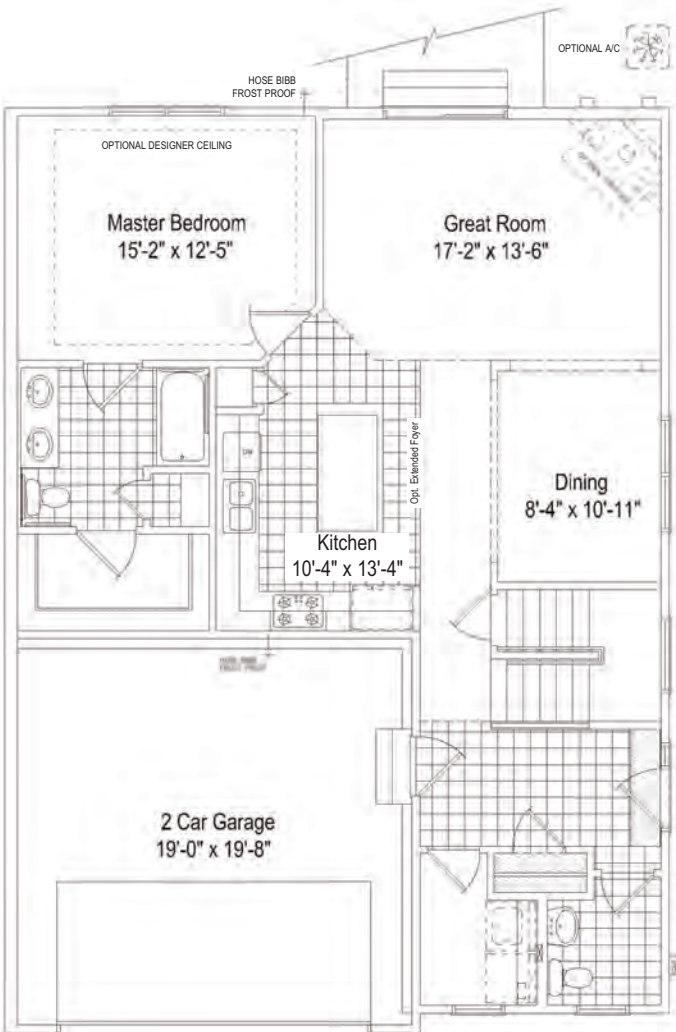

# Daireann

**T**his commanding beauty offers a total of 1,801 square feet. Like her sister the Abigail, this is also an end unit. Your immediate attention will be drawn to the impressive 2 story foyer that leads you into the great room that is open to the dining and kitchen area. With an island included and the optional breakfast bar, this is the perfect home for the gourmet who likes to entertain! This home includes a first floor master suite and a bedroom with full bath and loft on the second floor. You have the option of converting the the loft into a 3rd bedroom. There is even an alternative plan for the master bedroom on the second floor.

First floor plan reflects a basement condition

- 1,801 Square Feet
- 2 Bedroom, 2.5 Bath
- Optional Third Bedroom
- Optional Volume Ceiling in Master
- Basement Available on Specific Lots